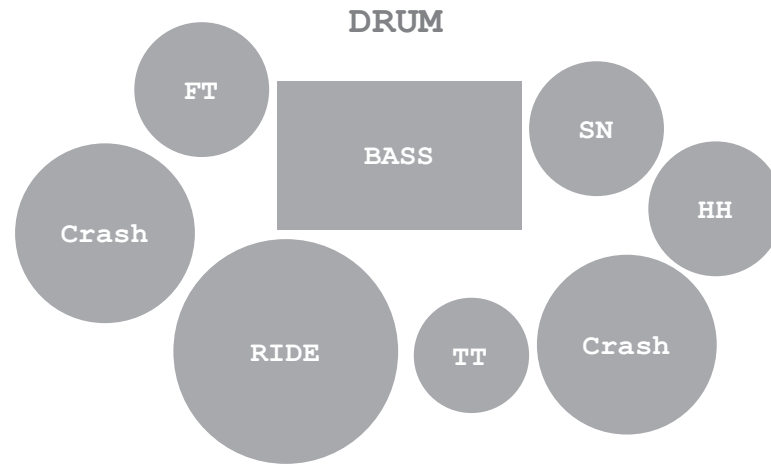

StageRider | calua

LEADGUITAR / BACKING VOCALS

GUITAR / LEADSINGER

BASS / BACKING VOCALS